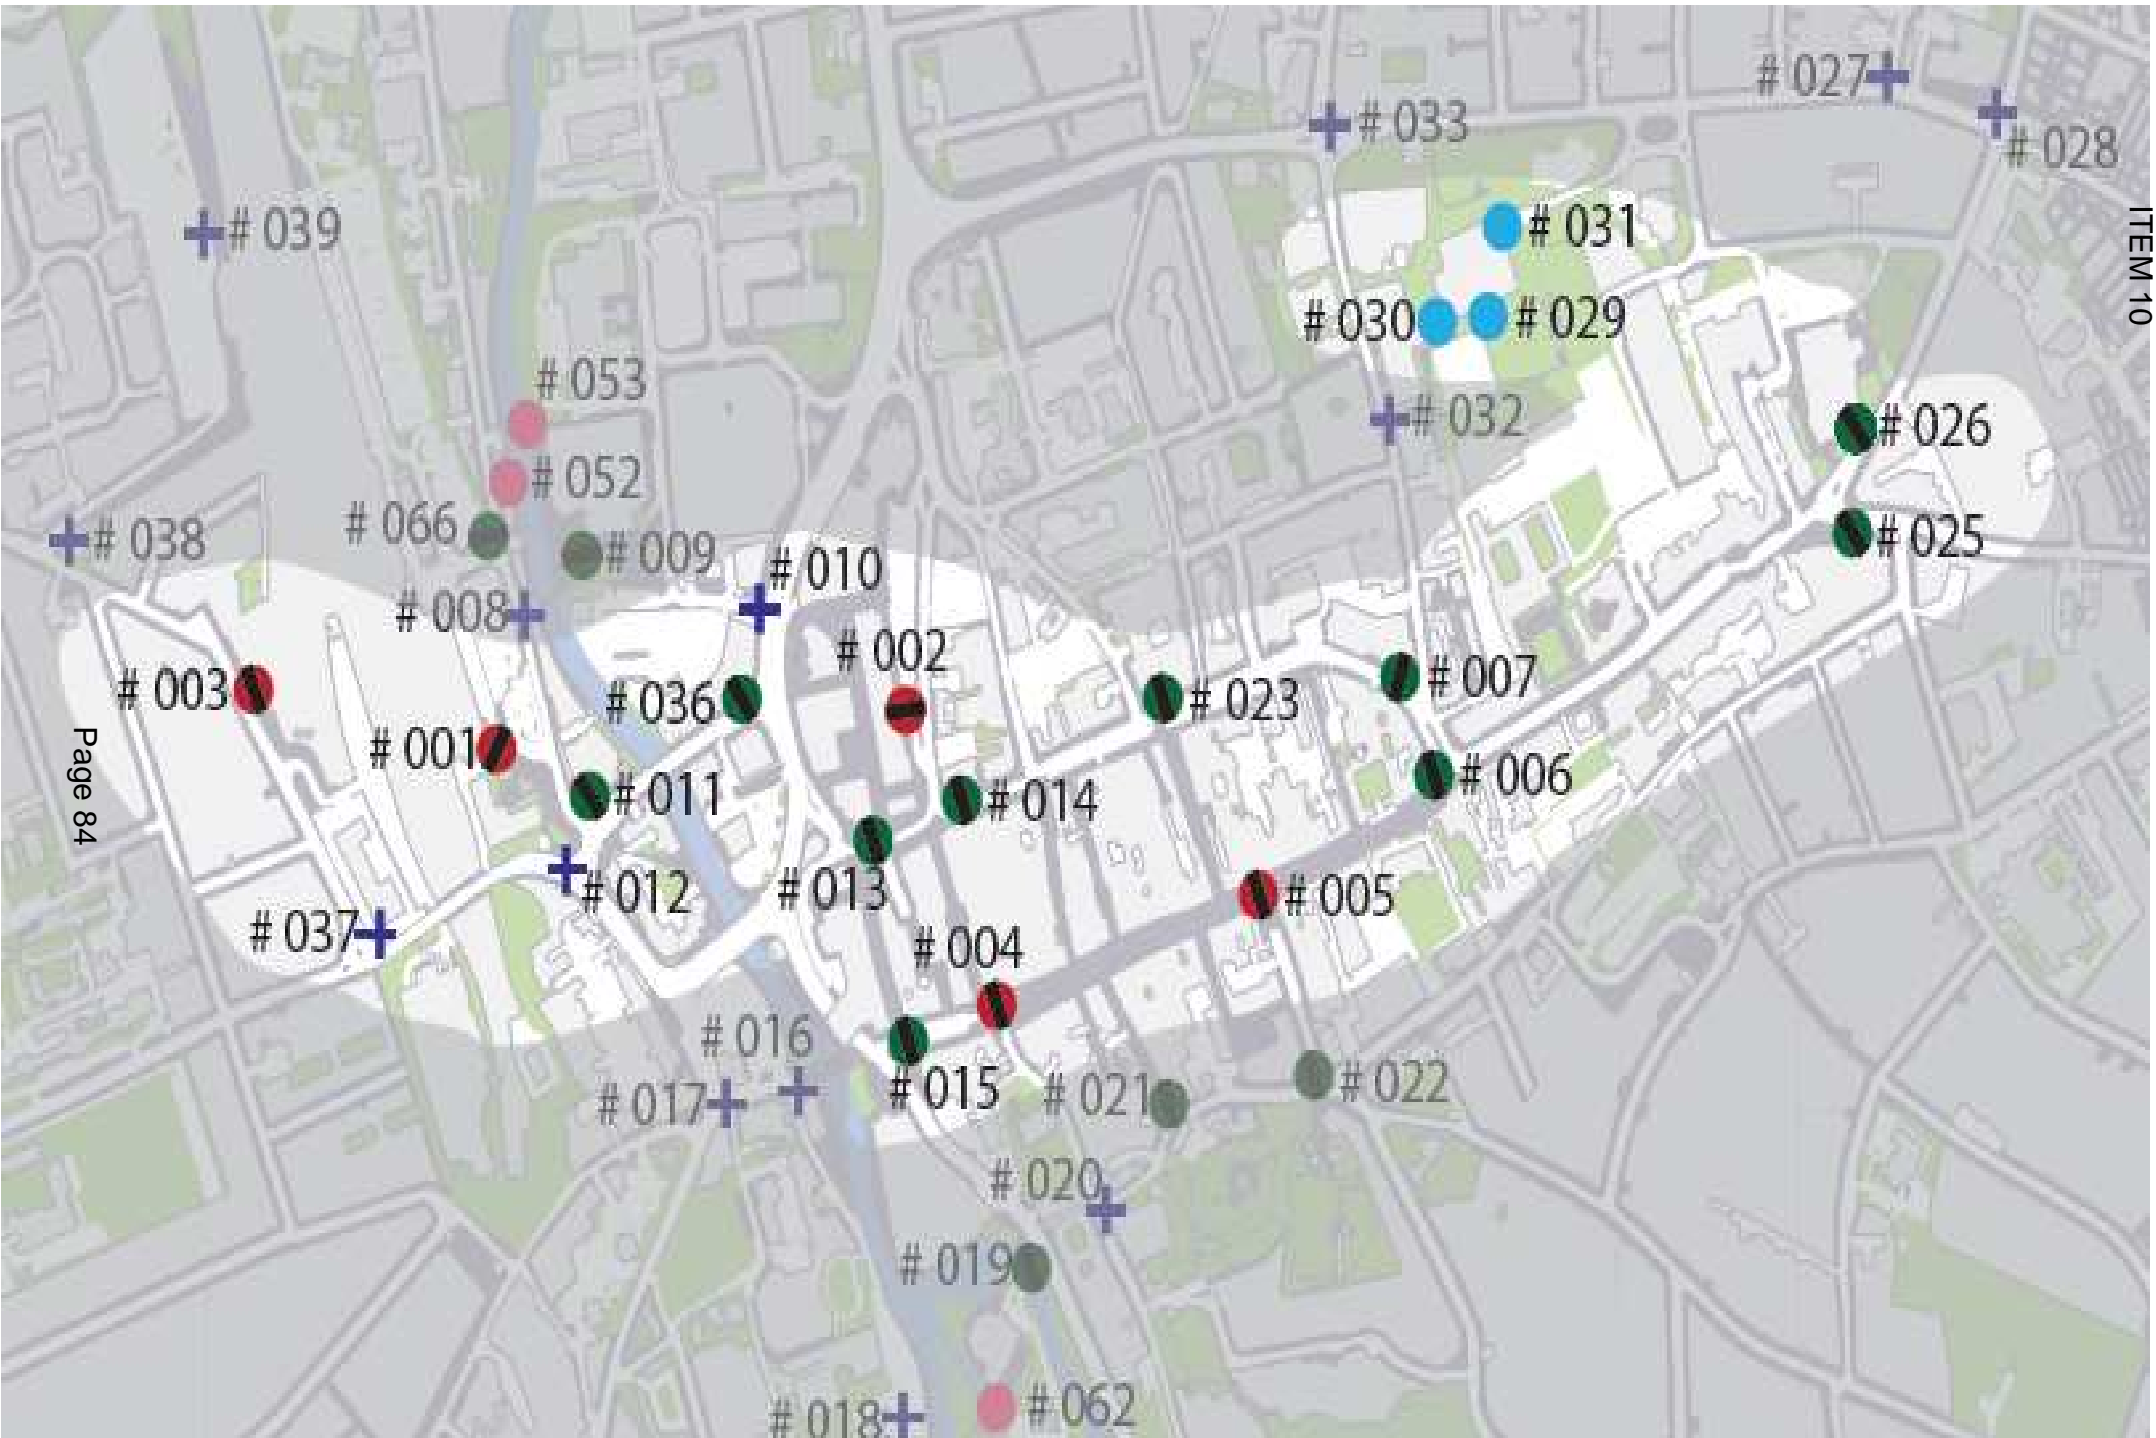

Key

- Arrival Totem
- Navigation Totem
- ⊕ Fingerpost

Sign/01
Arrival Point with seat

Sign/02
Arrival Point

Sign/03
Totem

Sign/04
Trailmarker Post

Sign/05
Fingerpost

Sign/06
Post Mounted Information Panel

Sign/07
Wall Mounted Information Panel

This page is intentionally left blank