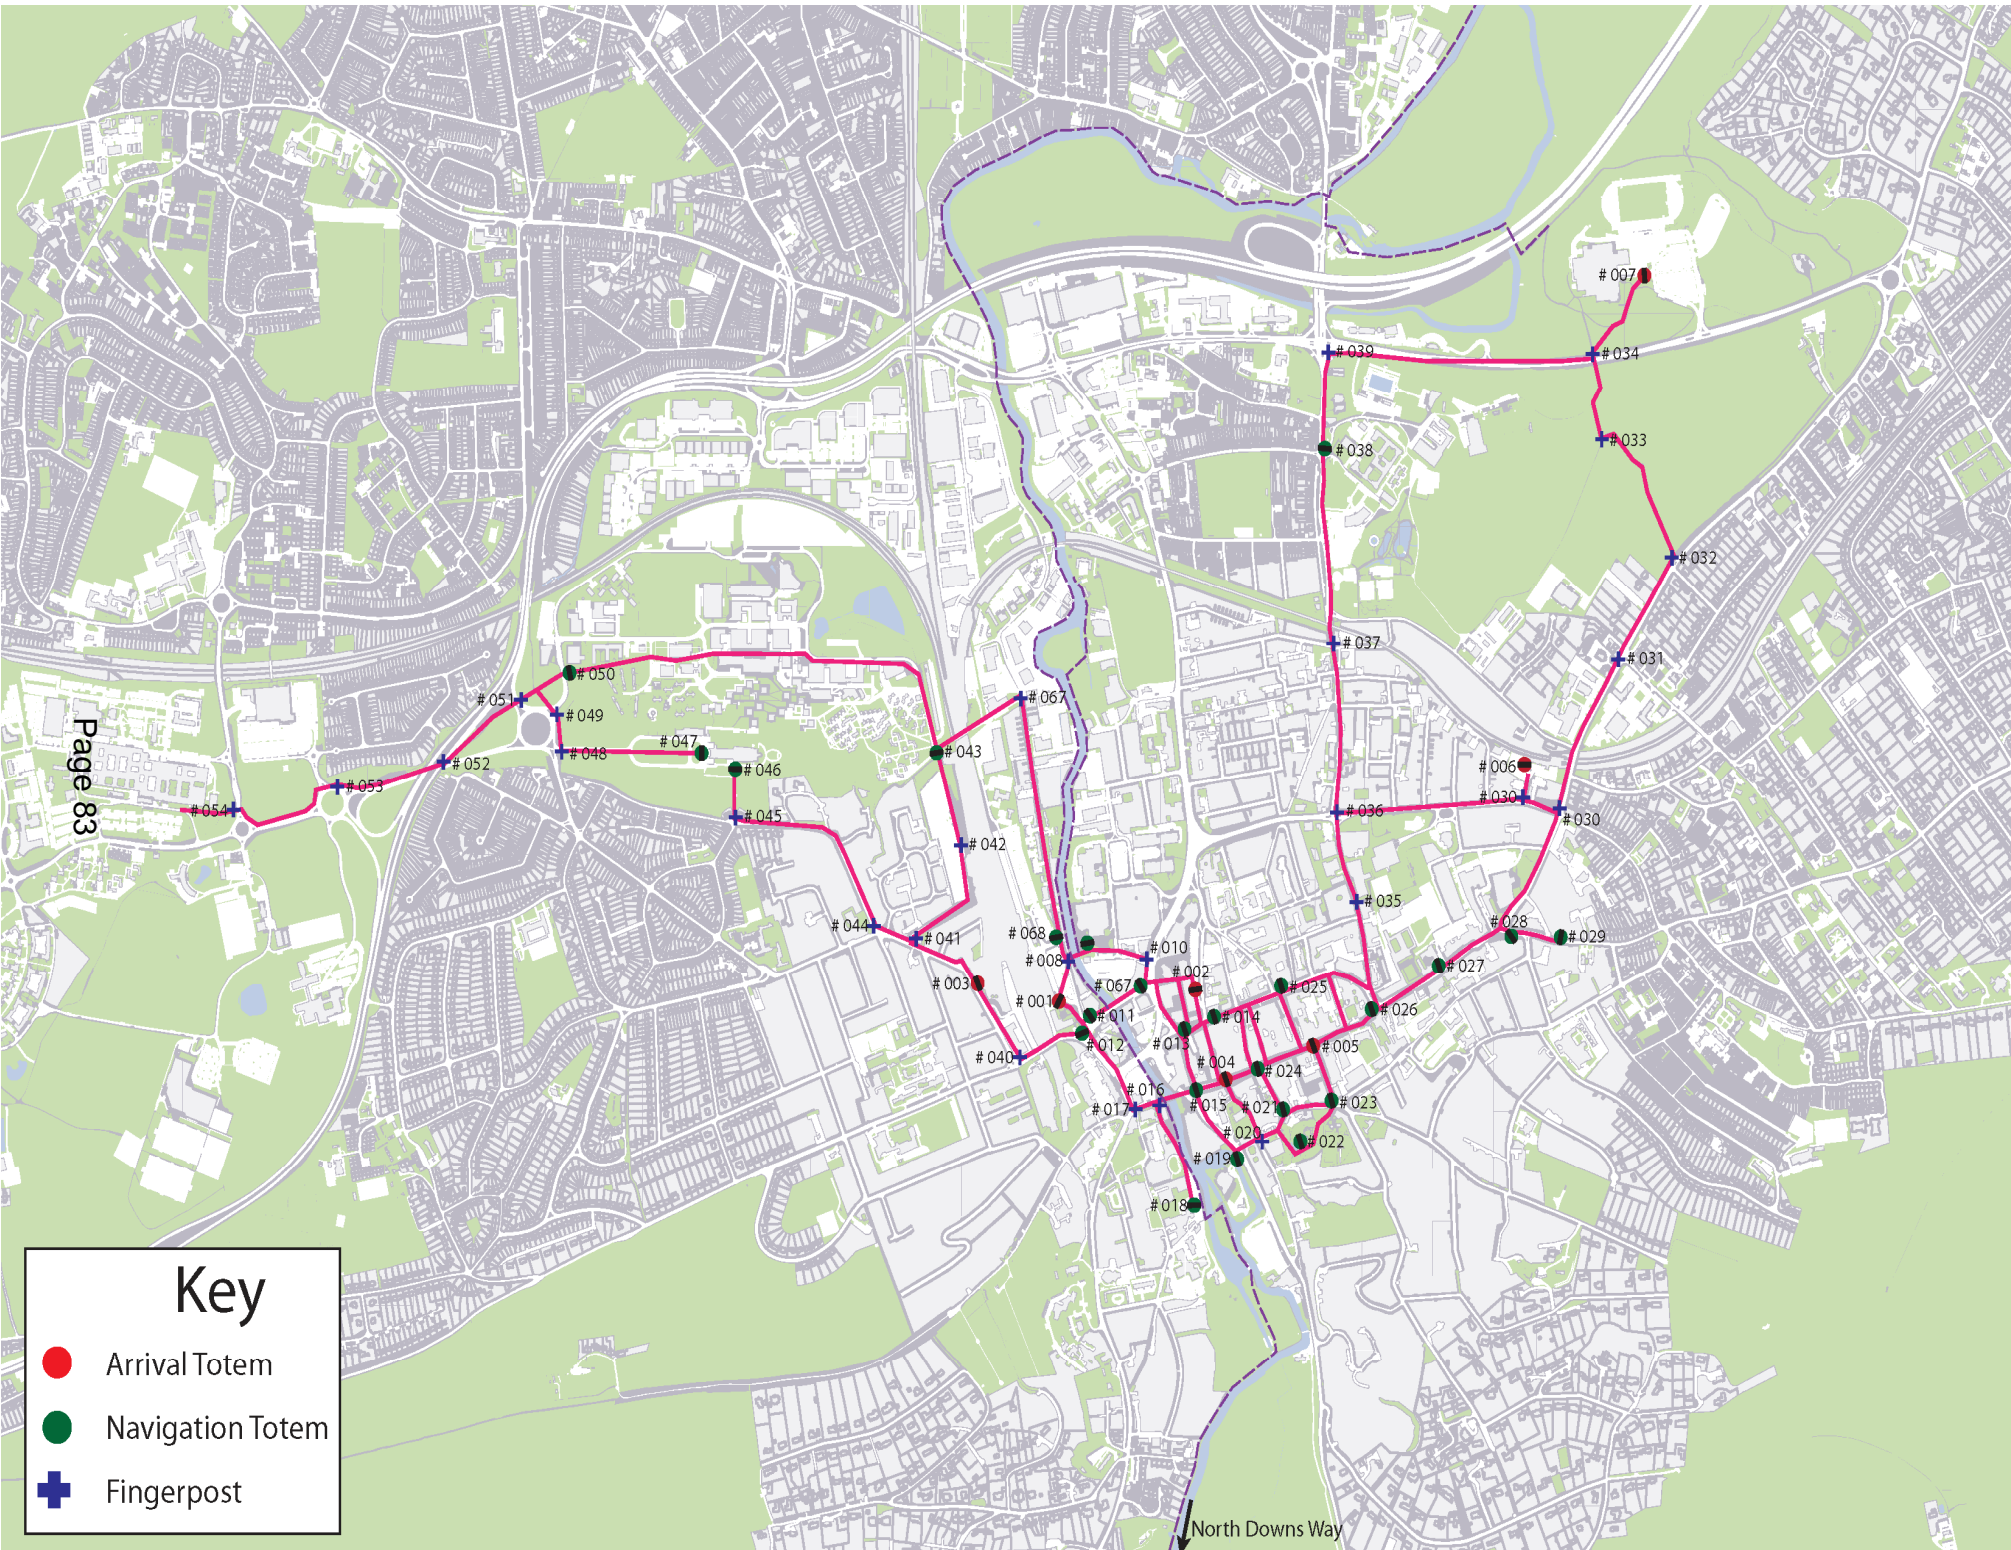

Key

- Arrival Totem
- Navigation Totem
- ⊕ Fingerpost

Sign/01
Arrival Point with seat

Sign/02
Arrival Point

Sign/03
Totem

Sign/04
Trailmarker Post

Sign/05
Fingerpost

Sign/06
Post Mounted Information Panel

Sign/07
Wall Mounted Information Panel

This page is intentionally left blank